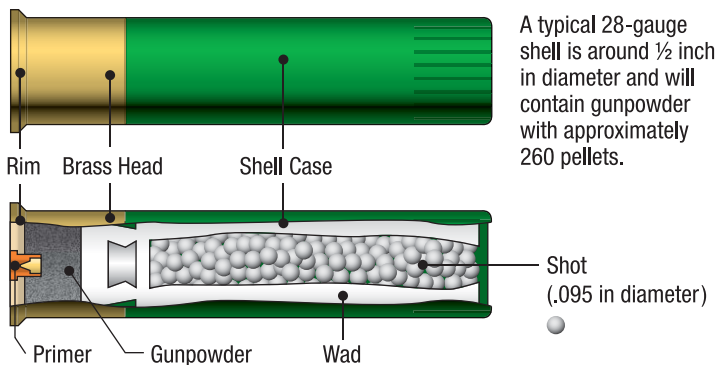

The shell game

When Vice President Dick Cheney accidentally shot Harry Whittington while on a quail hunt, he was using a 28-gauge Perazzi shotgun loaded with 7½ birdshot.

Barrel choking

It is possible to control the spread of a shot with a choke — a device inserted into the end of the barrel to taper the exit. Generally speaking, the more a barrel is constricted, the less the shot will spread over a measured distance. Variables such as shot size and type, weather, and stock barrel configurations will determine how a particular choke affects the shot pattern.